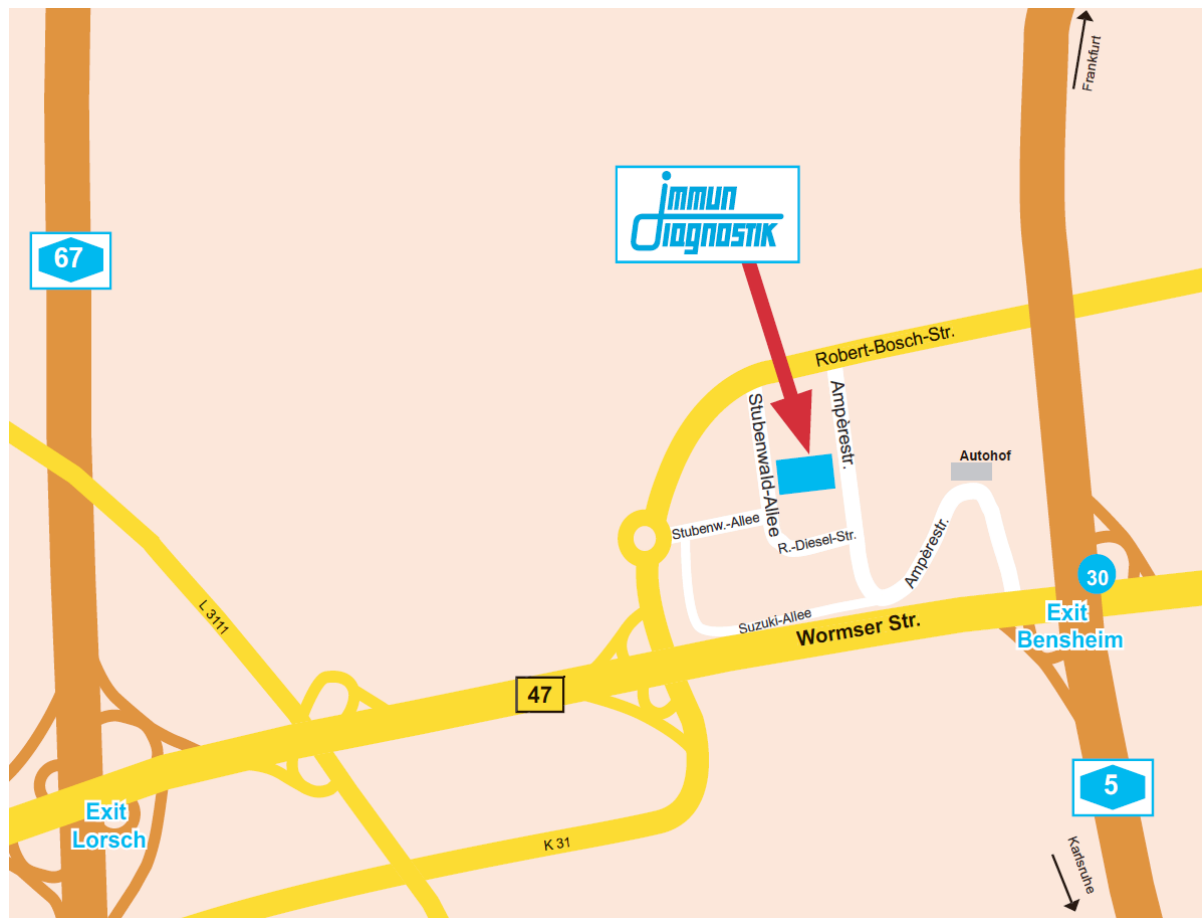

HOW TO FIND US

ADDRESS

Immundiagnostik AG
Stubenwald-Allee 8a
D-64625 Bensheim

Phone: +49 (0) 6251 – 70190 0

Fax: +49 (0) 6251 – 849430

E-Mail: info@immundiagnostik.com

Internet: www.immundiagnostik.com